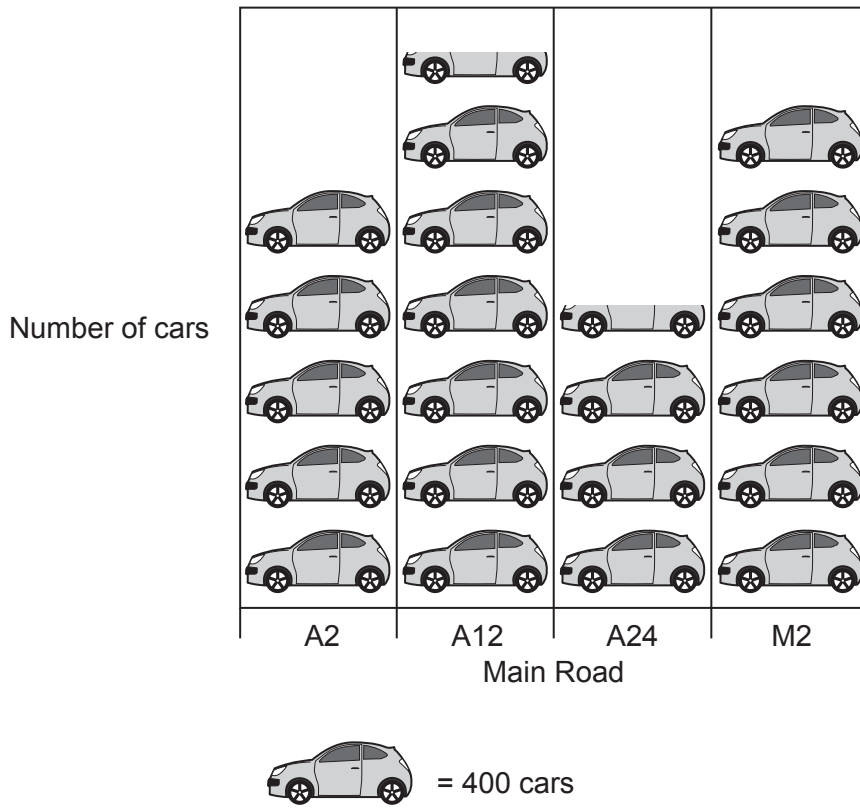

INFORMATION

- This document has **4** pages.

Fig. 1

A landscape at Carding Mill, Shropshire

Fig. 2

A pictogram showing the average number of cars entering a city at 9:00 am on one day

Fig. 3

The impacts of commercial fishing