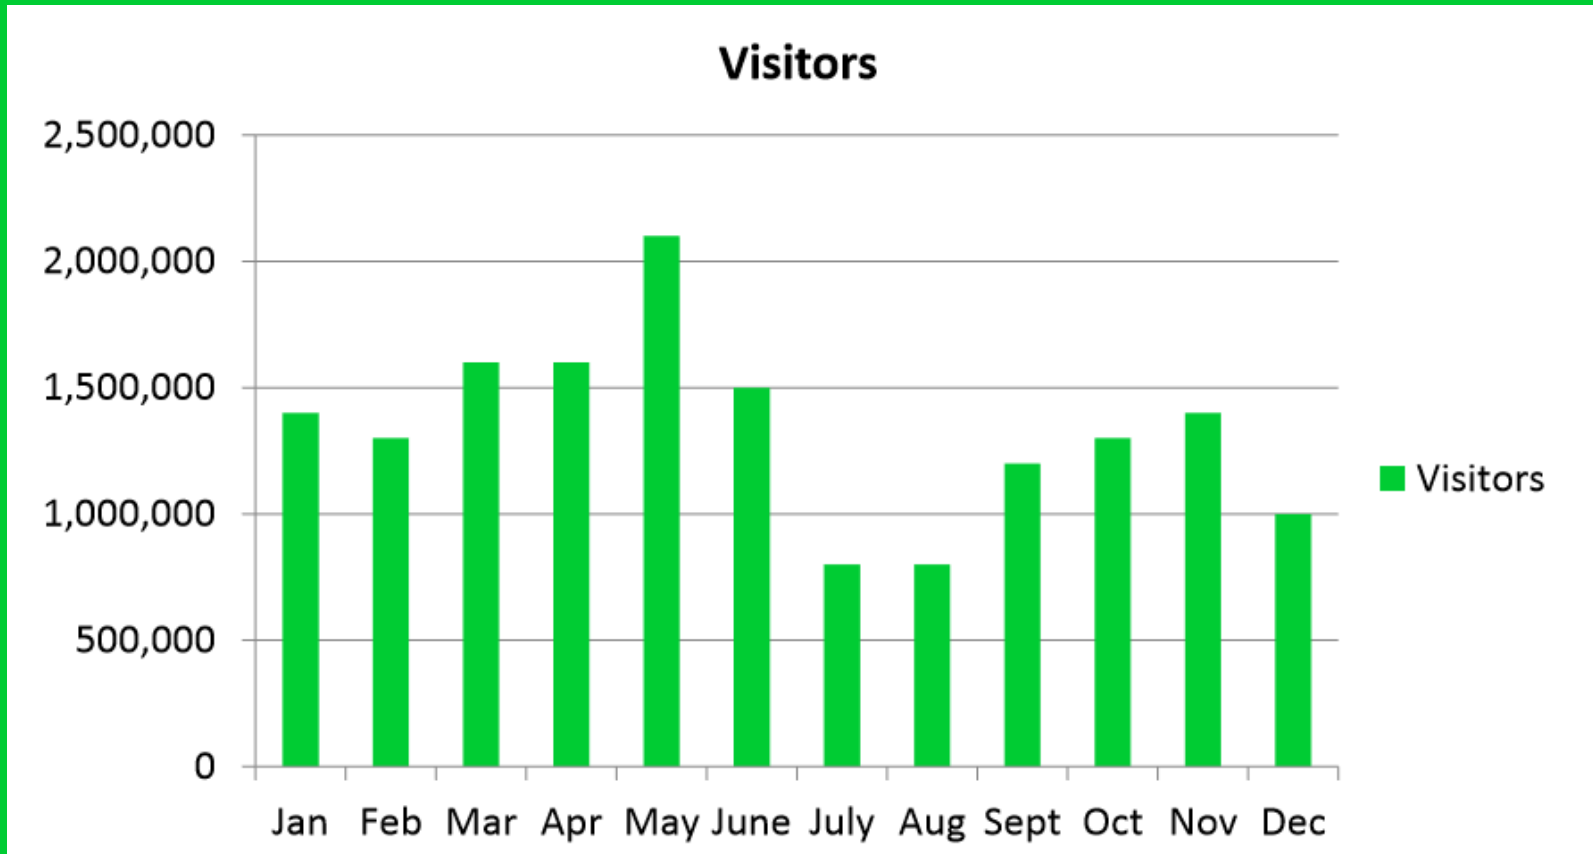

# Supporting Diverse Student Communities

Our users are:

- UK based 15-19 year olds
- 62 % Female & 38% Male
- 36% are from BAME communities
- Over 14 million users a year across our group of websites

# Monthly Website Visitors (2023)