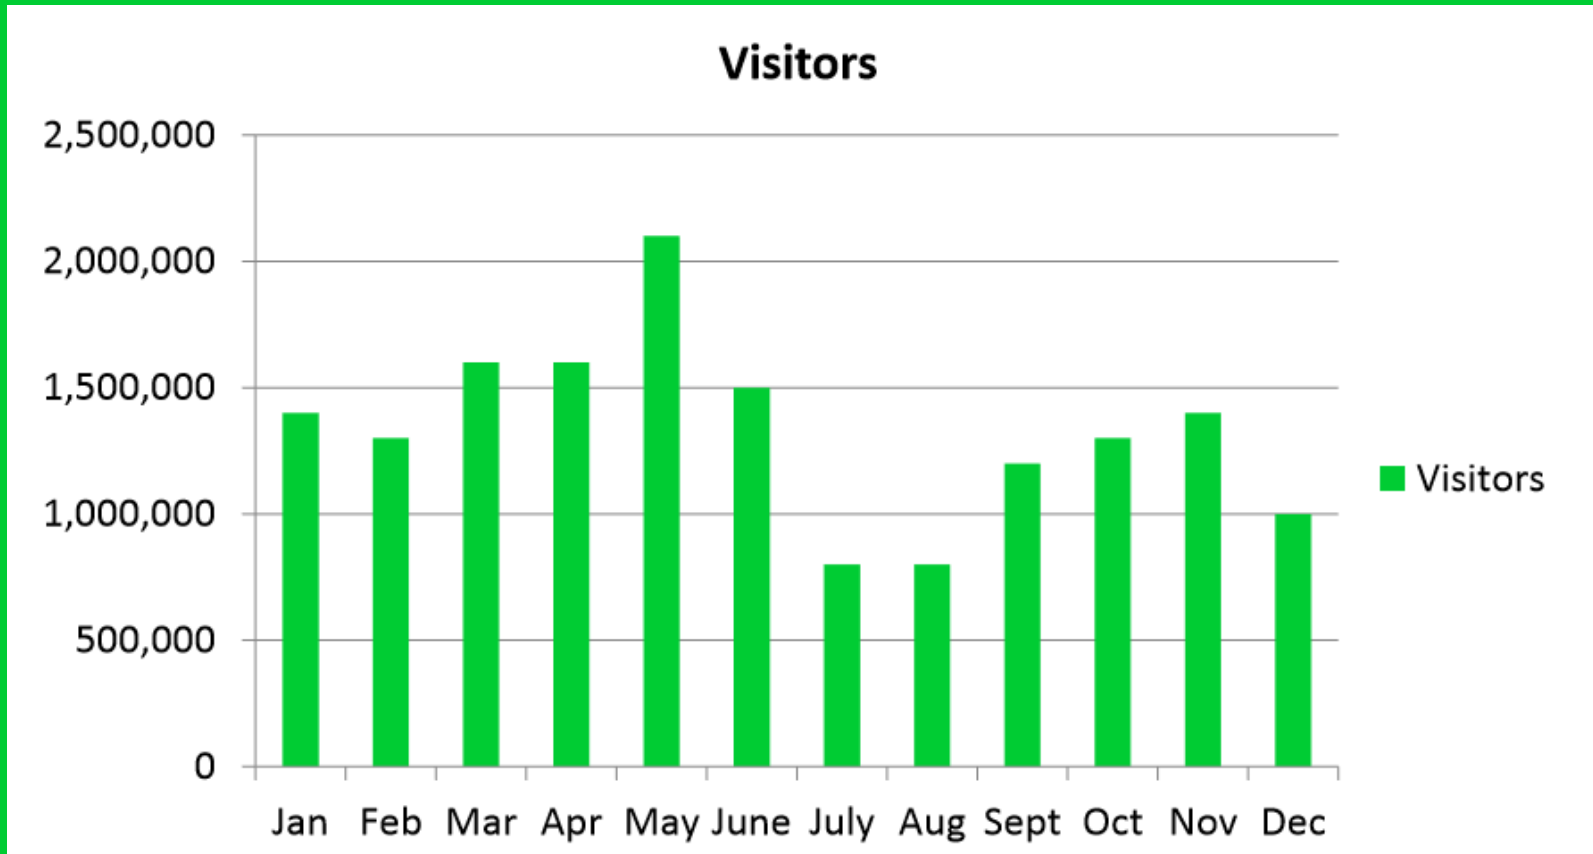

# Supporting Diverse Student Communities

Our users are:

- UK based 15-19 year olds
- 62 % Female & 38% Male
- 36% are from BAME communities
- Over 14 million users a year across our group of websites

# Monthly Website Visitors (2022)